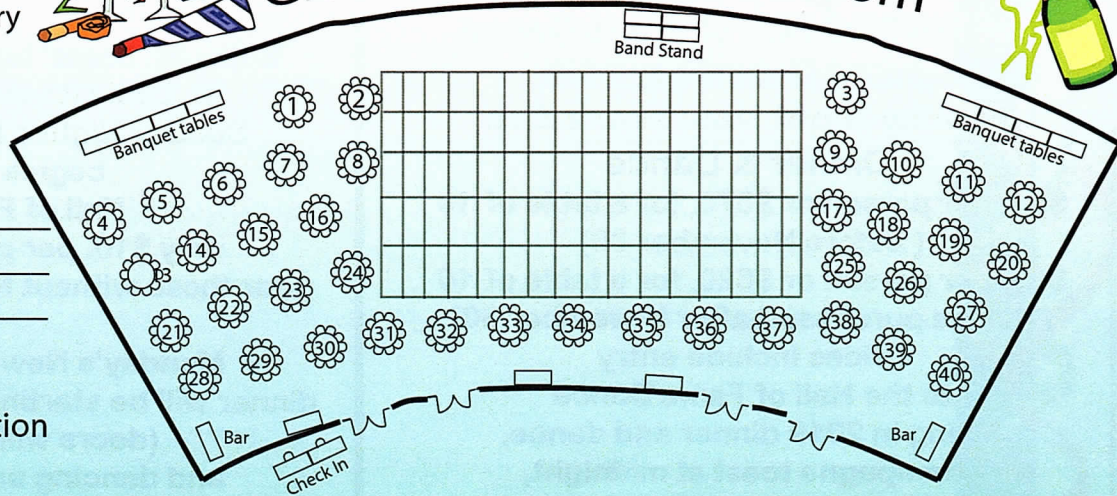

For online registration, visit MidwestSwingDance.com

note: \$2.50 per ticket is charged for Paypal fees when ordering online.

For registration via US Mail, see instructions below.

Don't forget to reserve your room at the Renaissance for just \$89 per night! (Must reserve by Dec. 9). Group code: Midwest Swing Dance

Please note table choices are a request and we will make every effort to give you your top selection or one closest to your selections.

Grand Concourse Ballroom

1st Choice table No. _____
 2nd Choice table No. _____
 3rd Choice table No. _____

Request will be filled with the earliest paid full table reservation

Midwest Swing Dance Federation
 New Year's Eve Party
 12/30 and 12/31/2018

If registering by US Mail, send your payment (checks payable to MSDF) to:
 MSDF, P. O. Box 534, St. Charles, MO 63302